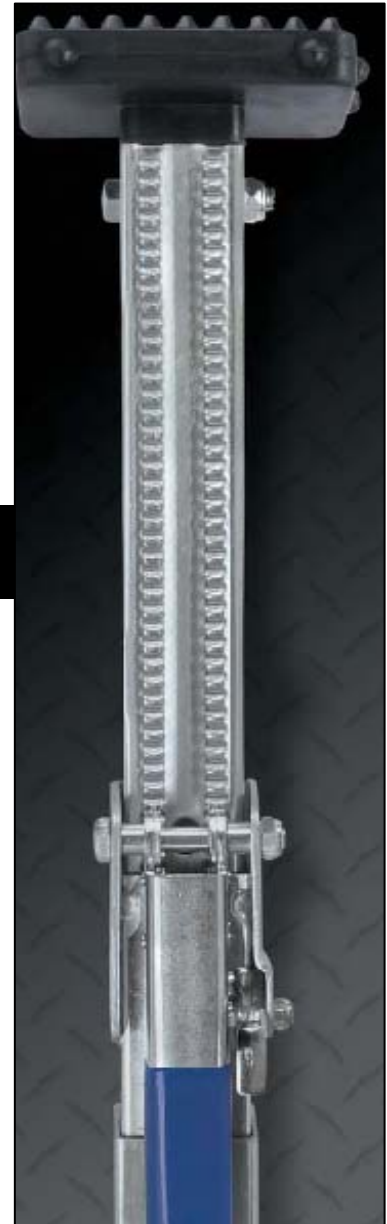

MADISON 800-362-7370
WAUKESHA 800-472-1022
WISC. RAPIDS 800-522-5661
WAUSAU 800-221-5760
KAUKAUNA 800-233-9122